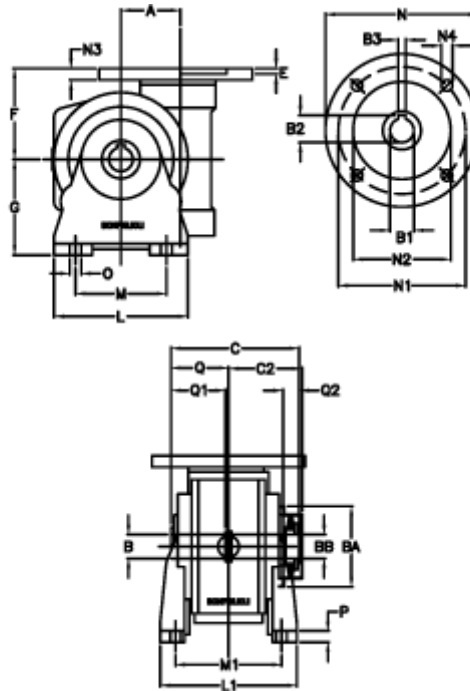

Article number: 390204410032216

Description: Worm Gear with Torque Limiter  
VF 44-L1-V-100-P63B5

## Measures

a	= 44.60	C2	= 48	M1	= 81.0	Q	= 32.0
B	= 18	Description	= VF 44V-xx-63B5	N	= 140	Q1	= 32
B1 E7	= 11	E	= 2.0	N1	= 115	Q2	= 12
B2	= 12.8	F	= 65	N2	= 95		
B3 H9	= 4	g	= 72	N3	= 10.5		
BA	= 40	L	= 90	N4	= 9,5		
BB H7	= 11	L1	= 98.0	O	= 8.5		
C	= 79	m	= 52	P	= 10		